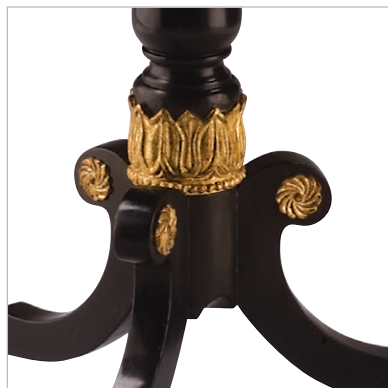

# ANN GETTY HOUSE

---

COLLECTION

TA 210  
*Chinoiserie Side Table*

TA 210

*Chinoiserie Side Table*

A Regency style black lacquer Chinoiserie side table with octagonal top raised on a turned column and tripod base ending in scrolled feet. The japanned top depicts a landscape with flowers.

Dimensions

18 5/8" w 29 3/4" h 13" d

*ANN GETTY HOUSE*  
COLLECTION