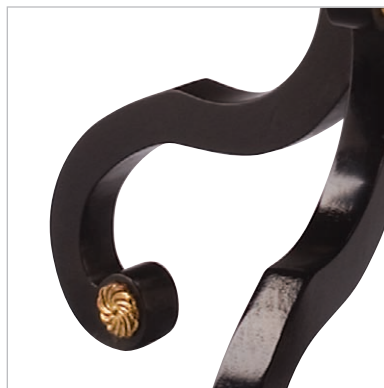

# ANN GETTY HOUSE

---

COLLECTION

TA 210  
*Chinoiserie Side Table*

TA 210

*Chinoiserie Side Table*

A Regency style black lacquer Chinoiserie side table with octagonal top raised on a turned column and tripod base ending in scrolled feet. The japanned top depicts a landscape with flowers.

Dimensions

18 5/8" w 29 3/4" h 13" d

*ANN GETTY HOUSE*  
COLLECTION