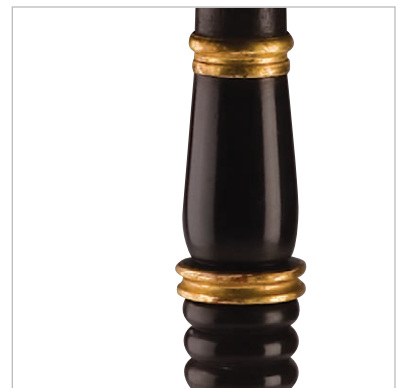

# ANN GETTY HOUSE

---

COLLECTION

TA 210  
*Chinoiserie Side Table*

TA 210

*Chinoiserie Side Table*

A Regency style black lacquer Chinoiserie side table with octagonal top raised on a turned column and tripod base ending in scrolled feet. The japanned top depicts a landscape with flowers.

Dimensions

18 5/8" w 29 3/4" h 13" d

*ANN GETTY HOUSE*  
COLLECTION