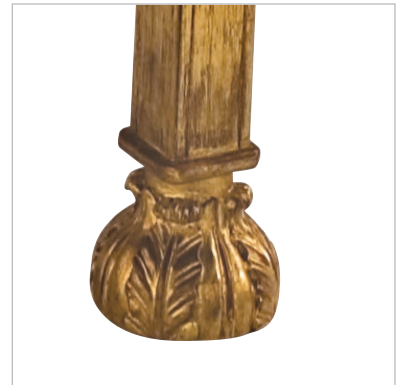

# ANN GETTY HOUSE

---

COLLECTION

TA 204

*Wheatland Side Table*

TA 204

*Wheatland Side Table*

Based on an early 18th century George I gilt gesso side table, circa 1720, in the manner of James Moore. Features gilded square section legs terminating in circular feet carved with leaf motif.

Dimensions

35" w 30 1/2" h 18" d

*ANN GETTY HOUSE*  
COLLECTION