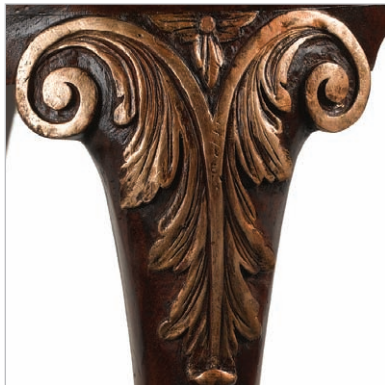

ANN GETTY HOUSE

COLLECTION

CH 121

George II Parcel Gilt Chair

CH 121

George II Parcel Gilt Chair

Stained Mahogany and Parcel Gilt chair, based on original
in Mr. & Mrs. Getty's collection, George II circa 1750.

COM: 2 1/2 yards, 54" plain

Dimensions

24" w 37 3/4" h 24" d

18" sh 17" sd

ANN GETTY HOUSE
COLLECTION